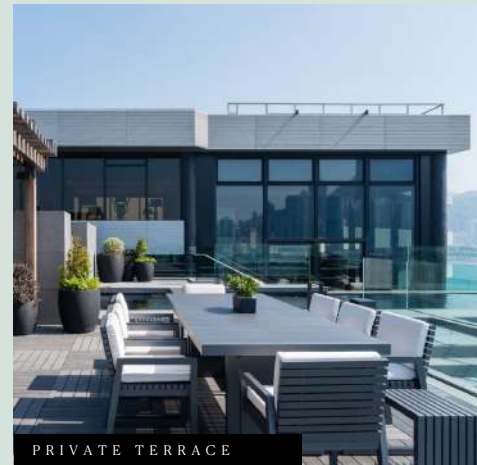

REGENT[®] HONG KONG

CEO SUITE

Size: 381 sqm

Two bedrooms

Private Terrace with outdoor whirlpool

Unrivalled views of Victoria Harbour

Regent Club access

LIVING ROOM

Private Terrace with outdoor whirlpool

Panoramic Views of Victoria Harbour

Regent Club access

17/F

16/F

PRESIDENTIAL SUITE THE ULTIMATE PERSONAL HAVEN

- Size: 700 sqm (Duplex)
- One-bedroom Duplex Suite
- Connecting up to five bedrooms on request
- Private Infinity swimming pool
- Private GYM, Sauna, Steam Room in ensuite Oasis Bathroom
- Spectacular views of Victoria Harbour
- Regent Club access

17/F

16/F

REGENT HONG KONG

PRESIDENTIAL SUITE #1600

Total Size: 7,000 sq. ft.
Size of Rooftop Terrace: 2,500 sq. ft.
Number of Bedroom: 1 – 5 bedrooms
Tea Room with a small Zen Garden
Duplex living room with a central fireplace
24-hour personalised service by dedicated Regent Master

A modern outdoor terrace featuring a wooden pergola with a slatted roof. Underneath the pergola, there is a white sectional sofa and a dining table with chairs. The terrace is situated on a raised platform, and the entire scene is reflected in a pool of water in the foreground. The lighting suggests a late afternoon or early morning setting with a clear sky.