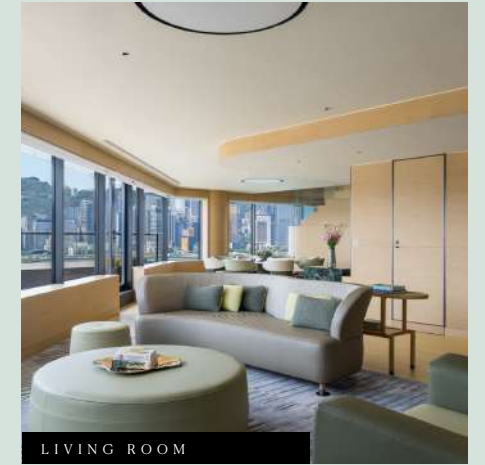

REGENT[®] HONG KONG

CEO SUITE

Size: 381 sqm

Two bedrooms

Private Terrace with outdoor whirlpool

Unrivalled views of Victoria Harbour

Regent Club access

LIVING ROOM

Private Terrace with outdoor whirlpool

Panoramic Views of Victoria Harbour

Regent Club access

17/F

16/F

PRESIDENTIAL SUITE THE ULTIMATE PERSONAL HAVEN

- Size: 700 sqm (Duplex)
- One-bedroom Duplex Suite
- Connecting up to five bedrooms on request
- Private Infinity swimming pool
- Private GYM, Sauna, Steam Room in ensuite Oasis Bathroom
- Spectacular views of Victoria Harbour
- Regent Club access

17/F

16/F

REGENT HONG KONG

PRESIDENTIAL SUITE #1600

Total Size: 7,000 sq. ft.
Size of Rooftop Terrace: 2,500 sq. ft.
Number of Bedroom: 1 – 5 bedrooms
Tea Room with a small Zen Garden
Duplex living room with a central fireplace
24-hour personalised service by dedicated Regent Master

OUR DOOR TERRACE

A modern, luxurious master bedroom. On the left, a large bed with white linens and two dark red pillows. In the center, a long, tufted beige bench sits on a light-colored rug. To the right, a curved beige sofa faces a large window with a view of a city skyline at dusk. The room features a dark wood floor, a recessed ceiling light fixture, and a dark wood wall with a built-in display case. The text "MASTER BEDROOM" is overlaid in the center in a white, serif font.