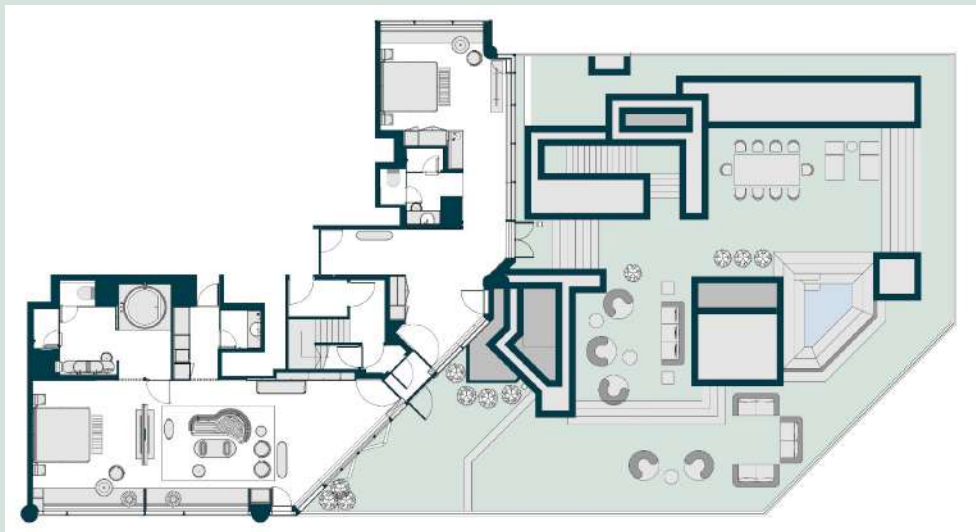

REGENT[®] HONG KONG

CEO SUITE

Size: 381 sqm

Two bedrooms

Private Terrace with outdoor whirlpool

Unrivalled views of Victoria Harbour

Regent Club access

LIVING ROOM

OUTDOOR WHIRLPOOL

MASTER BEDROOM

OASIS BATHROOM

PRIVATE TERRACE

TERRACE SUITE

Size: 510 sqm

One-bedroom Duplex Suite

Connecting up to four bedrooms on request

Private Terrace with outdoor whirlpool

Panoramic Views of Victoria Harbour

Regent Club access

17/F

16/F

PRESIDENTIAL SUITE THE ULTIMATE PERSONAL HAVEN

- Size: 700 sqm (Duplex)
- One-bedroom Duplex Suite
- Connecting up to five bedrooms on request
- Private Infinity swimming pool
- Private GYM, Sauna, Steam Room in ensuite Oasis Bathroom
- Spectacular views of Victoria Harbour
- Regent Club access

17/F

16/F

REGENT HONG KONG

PRESIDENTIAL SUITE #1600

Total Size: 7,000 sq. ft.
Size of Rooftop Terrace: 2,500 sq. ft.
Number of Bedroom: 1 – 5 bedrooms
Tea Room with a small Zen Garden
Duplex living room with a central fireplace
24-hour personalised service by dedicated Regent Master