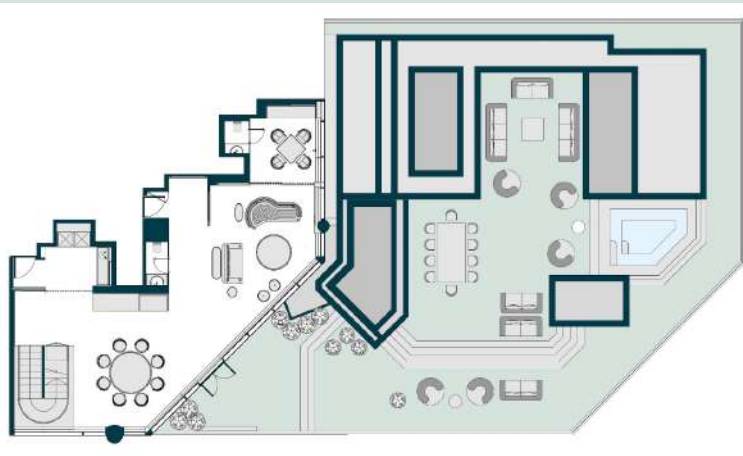

REGENT[®] HONG KONG

CEO SUITE

Size: 381 sqm

Two bedrooms

Private Terrace with outdoor whirlpool

Unrivalled views of Victoria Harbour

Regent Club access

LIVING ROOM

OUTDOOR WHIRLPOOL

MASTER BEDROOM

OASIS BATHROOM

PRIVATE TERRACE

TERRACE SUITE

Size: 510 sqm

One-bedroom Duplex Suite

Connecting up to four bedrooms on request

Private Terrace with outdoor whirlpool

Panoramic Views of Victoria Harbour

Regent Club access

17/F

16/F

PRESIDENTIAL SUITE THE ULTIMATE PERSONAL HAVEN

- Size: 700 sqm (Duplex)
- One-bedroom Duplex Suite
- Connecting up to five bedrooms on request
- Private Infinity swimming pool
- Private GYM, Sauna, Steam Room in ensuite Oasis Bathroom
- Spectacular views of Victoria Harbour
- Regent Club access

17/F

16/F

REGENT HONG KONG

PRESIDENTIAL SUITE #1600

Total Size: 7,000 sq. ft.
Size of Rooftop Terrace: 2,500 sq. ft.
Number of Bedroom: 1 – 5 bedrooms
Tea Room with a small Zen Garden
Duplex living room with a central fireplace
24-hour personalised service by dedicated Regent Master