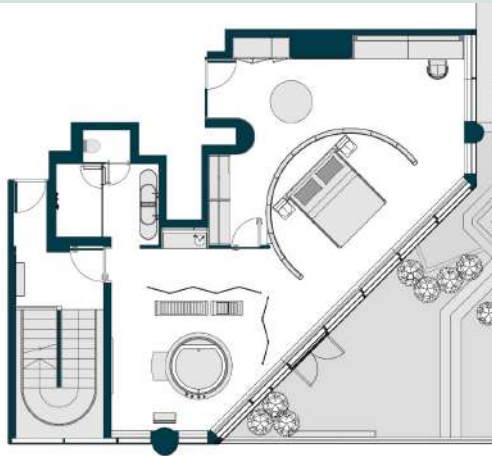

REGENT[®] HONG KONG

CEO SUITE

Size: 381 sqm

Two bedrooms

Private Terrace with outdoor whirlpool

Unrivalled views of Victoria Harbour

Regent Club access

LIVING ROOM

OUTDOOR WHIRLPOOL

MASTER BEDROOM

OASIS BATHROOM

PRIVATE TERRACE

TERRACE SUITE

Size: 510 sqm

One-bedroom Duplex Suite

Connecting up to four bedrooms on request

Private Terrace with outdoor whirlpool

Panoramic Views of Victoria Harbour

Regent Club access

17/F

16/F

PRESIDENTIAL SUITE THE ULTIMATE PERSONAL HAVEN

- Size: 700 sqm (Duplex)
- One-bedroom Duplex Suite
- Connecting up to five bedrooms on request
- Private Infinity swimming pool
- Private GYM, Sauna, Steam Room in ensuite Oasis Bathroom
- Spectacular views of Victoria Harbour
- Regent Club access

17/F

16/F

REGENT HONG KONG

PRESIDENTIAL SUITE #1600

Total Size: 7,000 sq. ft.
Size of Rooftop Terrace: 2,500 sq. ft.
Number of Bedroom: 1 – 5 bedrooms
Tea Room with a small Zen Garden
Duplex living room with a central fireplace
24-hour personalised service by dedicated Regent Master