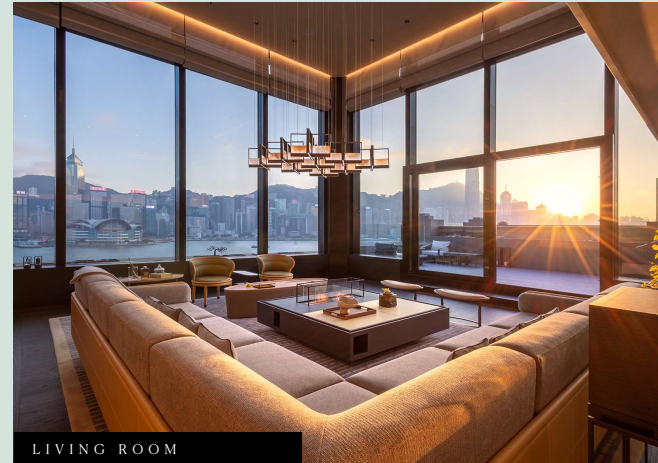

REGENT[®] HONG KONG

CEO SUITE

Size: 381 sqm

Two bedrooms

Private Terrace with outdoor whirlpool

Unrivalled views of Victoria Harbour

Regent Club access

LIVING ROOM

Private Terrace with outdoor whirlpool

Panoramic Views of Victoria Harbour

Regent Club access

17/F

16/F

PRESIDENTIAL SUITE THE ULTIMATE PERSONAL HAVEN

- Size: 700 sqm (Duplex)
- One-bedroom Duplex Suite
- Connecting up to five bedrooms on request
- Private Infinity swimming pool
- Private GYM, Sauna, Steam Room in ensuite Oasis Bathroom
- Spectacular views of Victoria Harbour
- Regent Club access

17/F

16/F

REGENT HONG KONG

PRESIDENTIAL SUITE #1600

Total Size: 7,000 sq. ft.
Size of Rooftop Terrace: 2,500 sq. ft.
Number of Bedroom: 1 – 5 bedrooms
Tea Room with a small Zen Garden
Duplex living room with a central fireplace
24-hour personalised service by dedicated Regent Master

A modern outdoor terrace featuring a wooden pergola with a slatted roof. Underneath the pergola, there is a white sectional sofa and a dining table with chairs. The terrace is situated on a raised platform, and the entire scene is reflected in a pool of water in the foreground. The lighting suggests a late afternoon or early morning setting with a clear sky.